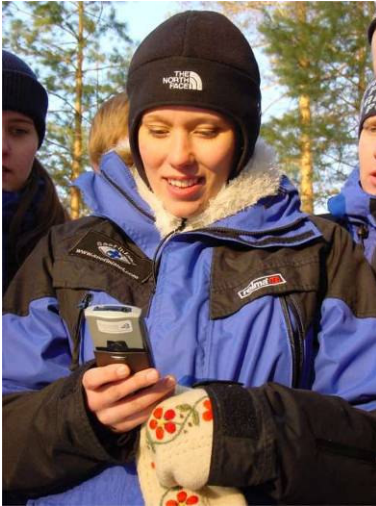

Program includes:

- Preparation and implementation of the HiTec Forest team activity for your group
- Wrap-up presentation later in the evening
- Services of our guides
- Weather-proof outdoor clothing during the activity, for your participants that maybe came just for a meeting and are not equipped for the "terrain"
- A tasty snack by the campfire
- Results, comments and photos from the event available on a password protected event web site

We reserve the right for program changes.